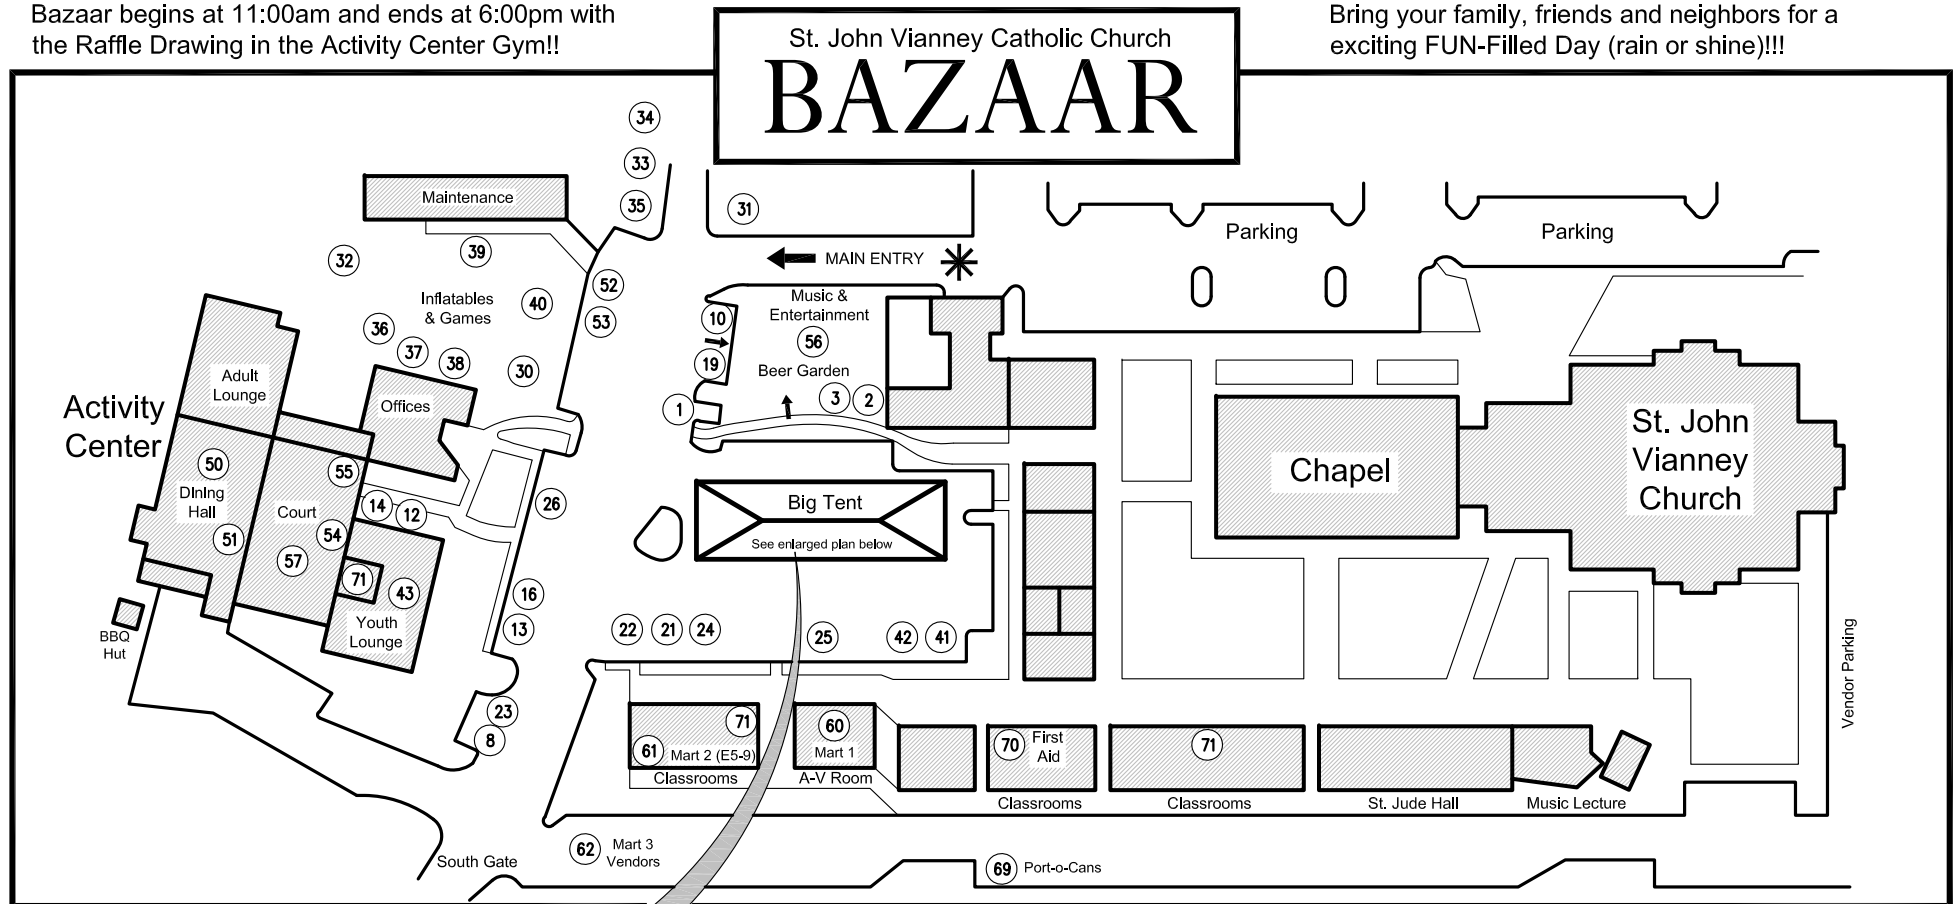

Bazaar begins at 11:00am and ends at 6:00pm with the Raffle Drawing in the Activity Center Gym!!

Bring your family, friends and neighbors for a exciting FUN-Filled Day (rain or shine)!!!

(AC) = Activity Center (BG) = Beer Garden (BT) = Big Tent (CL) = Classrooms (OU) = Outside

Enlarged plan of the "Big Tent" - with booth locations

FUN MAP 2011

This map is your guide to Family Fun (rain or shine).

All numbers shown on map represent the locations for the activities and booths listed to the right.

Drinks

- 2 Margaritas (BG)
- 13 Drinks (OU)
- 14 Beer (AC)
- 19 Beer (BG)
- 27 Ice Tea (BT)
- 28 Drink Booth (BT)

Toy Land (BT)

- TL1 Dino Dig
- TL2 Duck Pond
- TL3 Go Fish
- TL4 Bean Bag Toss
- TL5 Ring Toss
- TL6 Bucket Toss

Merchandise Vendors

- 60 Vendor Mart 1 (AV room)
- 61 Vendor Mart 2 (Bldg. E5-9)
- 62 Vendor Mart 3 (Outside)