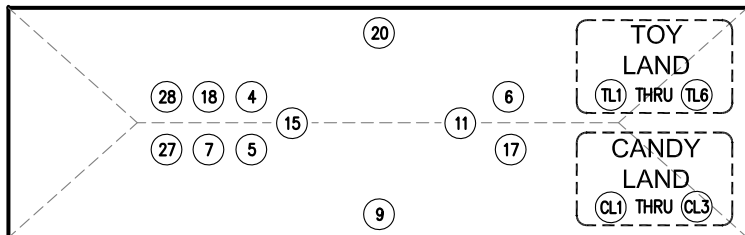

Bazaar begins at 11:00am and ends at 6:00pm with the Raffle Drawing in the Activity Center Gym!!

Bring your family, friends and neighbors for a exciting FUN-Filled Day (rain or shine)!!!

(AC) = Activity Center (BG) = Beer Garden (BT) = Big Tent (CL) = Classrooms (OU) = Outside

Enlarged plan of the "Big Tent" - with booth locations

FUN MAP 2011

This map is your guide to Family Fun (rain or shine).

All numbers shown on map represent the locations for the activities and booths listed to the right.