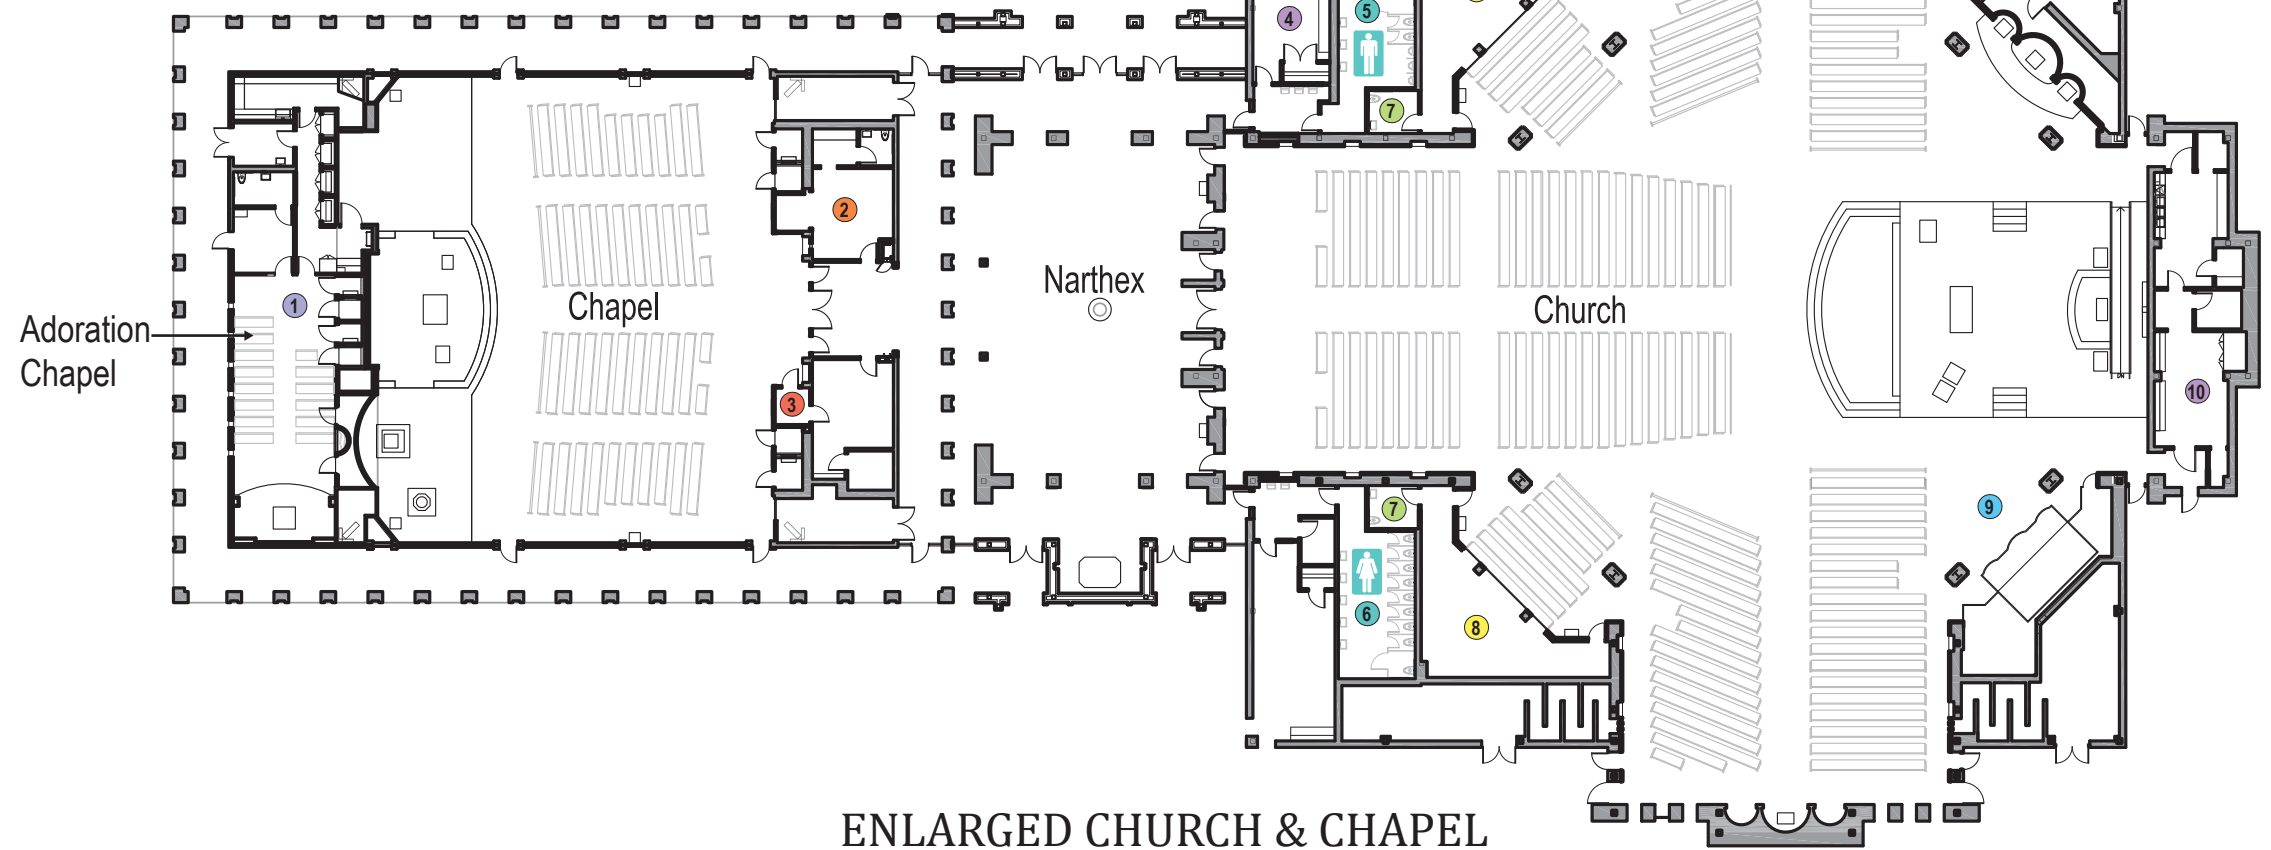

Parish Life Office

"The Den"

Bldg. G

Rectory

Parish Offices

Bell Tower

Main Entry

Adoration Chapel

Bldg. E

E-4	E-3	E-2	E-1	Restroom
E-5	E-6	E-7	E-8	E-9

AV Room

Bldg. D

Ministry Offices C-5

Bldg. C

C-6	C-7 Nursery	C-8	C-9	C-10	C-11	Restroom		
C-26	C-25	C-24	C-23	C-22	C-21	C-20	C-19	C-18

St. Jude Hall

Bldg. B

Music Lecture Hall

Playground

Shady Forest Dr.

625 Nottingham Oaks Trail  
Houston, TX 77079  
**FACILITIES MAP**

# SAINT JOHN VIANNEY CATHOLIC CHURCH

- ① Adoration Chapel /Confessionals
- ② Family /Bride's Room
- ③ Usher's Room
- ④ Sacristies
- ⑤ Men's Restrooms
- ⑥ Women's Restrooms
- ⑦ Family Restroom in Cry Room
- ⑧ Cry Room
- ⑨ Music
- ⑩ Work Sacristy