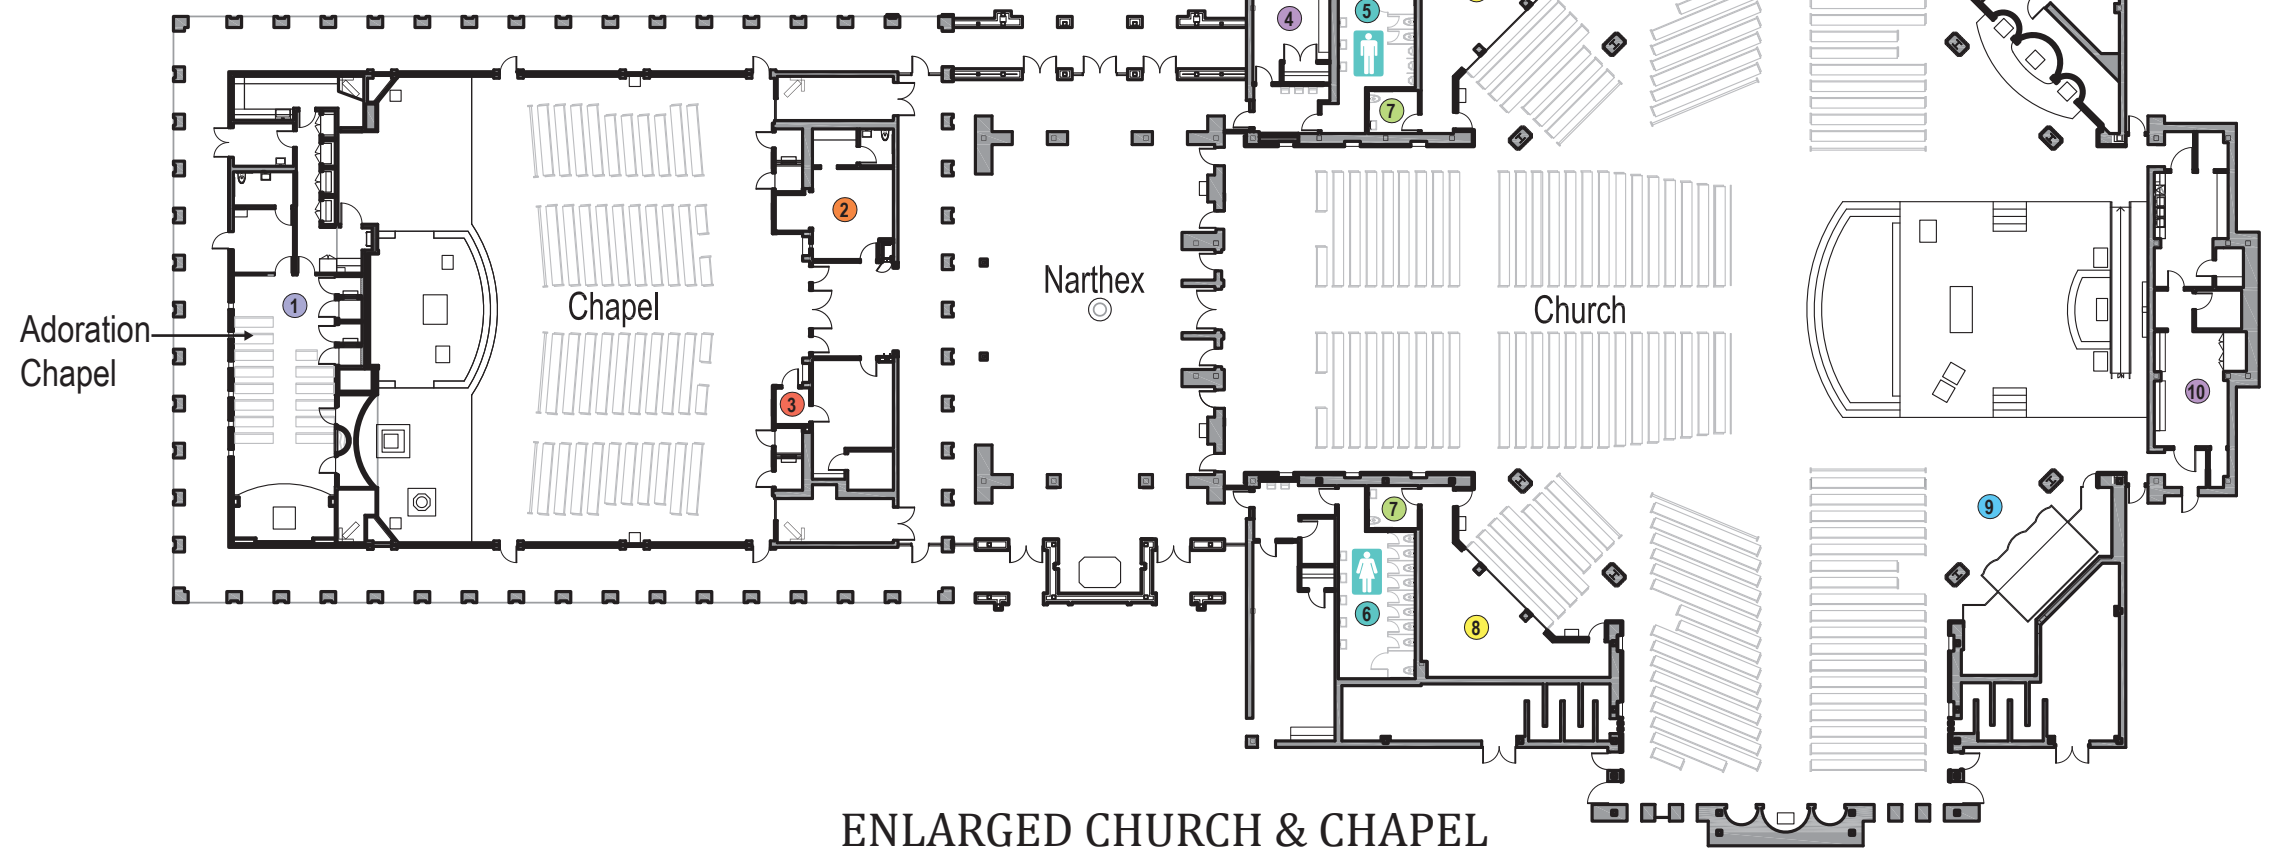

ENLARGED CHURCH & CHAPEL