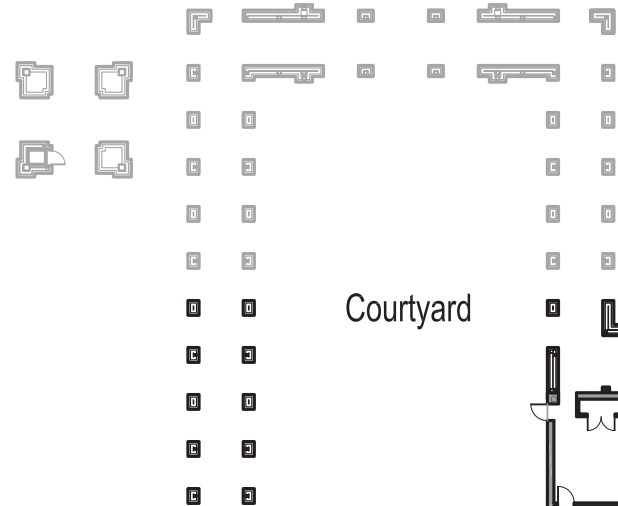

# SAINT JOHN VIANNEY CATHOLIC CHURCH

Scout Area

North Parking Lot

Bell Tower

Main Entry

Nottingham Oaks Trail to Memorial Drive

Music & Adult Formation Offices

Shady Forest Dr.

625 Nottingham Oaks Trail  
Houston, TX 77079

FACILITIES MAP

# SAINT JOHN VIANNEY CATHOLIC CHURCH

- ① Adoration Chapel /Confessionals
- ② Family /Bride's Room
- ③ Usher's Room
- ④ Sacristies
- ⑤ Men's Restrooms
- ⑥ Women's Restrooms
- ⑦ Family Restroom in Cry Room
- ⑧ Cry Room
- ⑨ Music
- ⑩ Work Sacristy