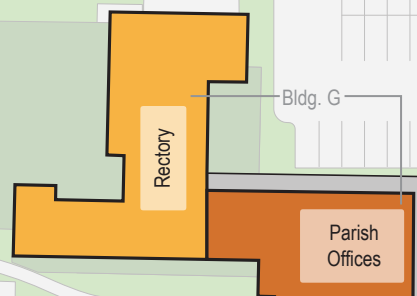

# SAINT JOHN VIANNEY CATHOLIC CHURCH

Scout Area

North Parking Lot

Bell Tower

Main Entry

Nottingham Oaks Trail to Memorial Drive

Music & Adult Formation Offices

Shady Forest Dr.

625 Nottingham Oaks Trail  
Houston, TX 77079

FACILITIES MAP