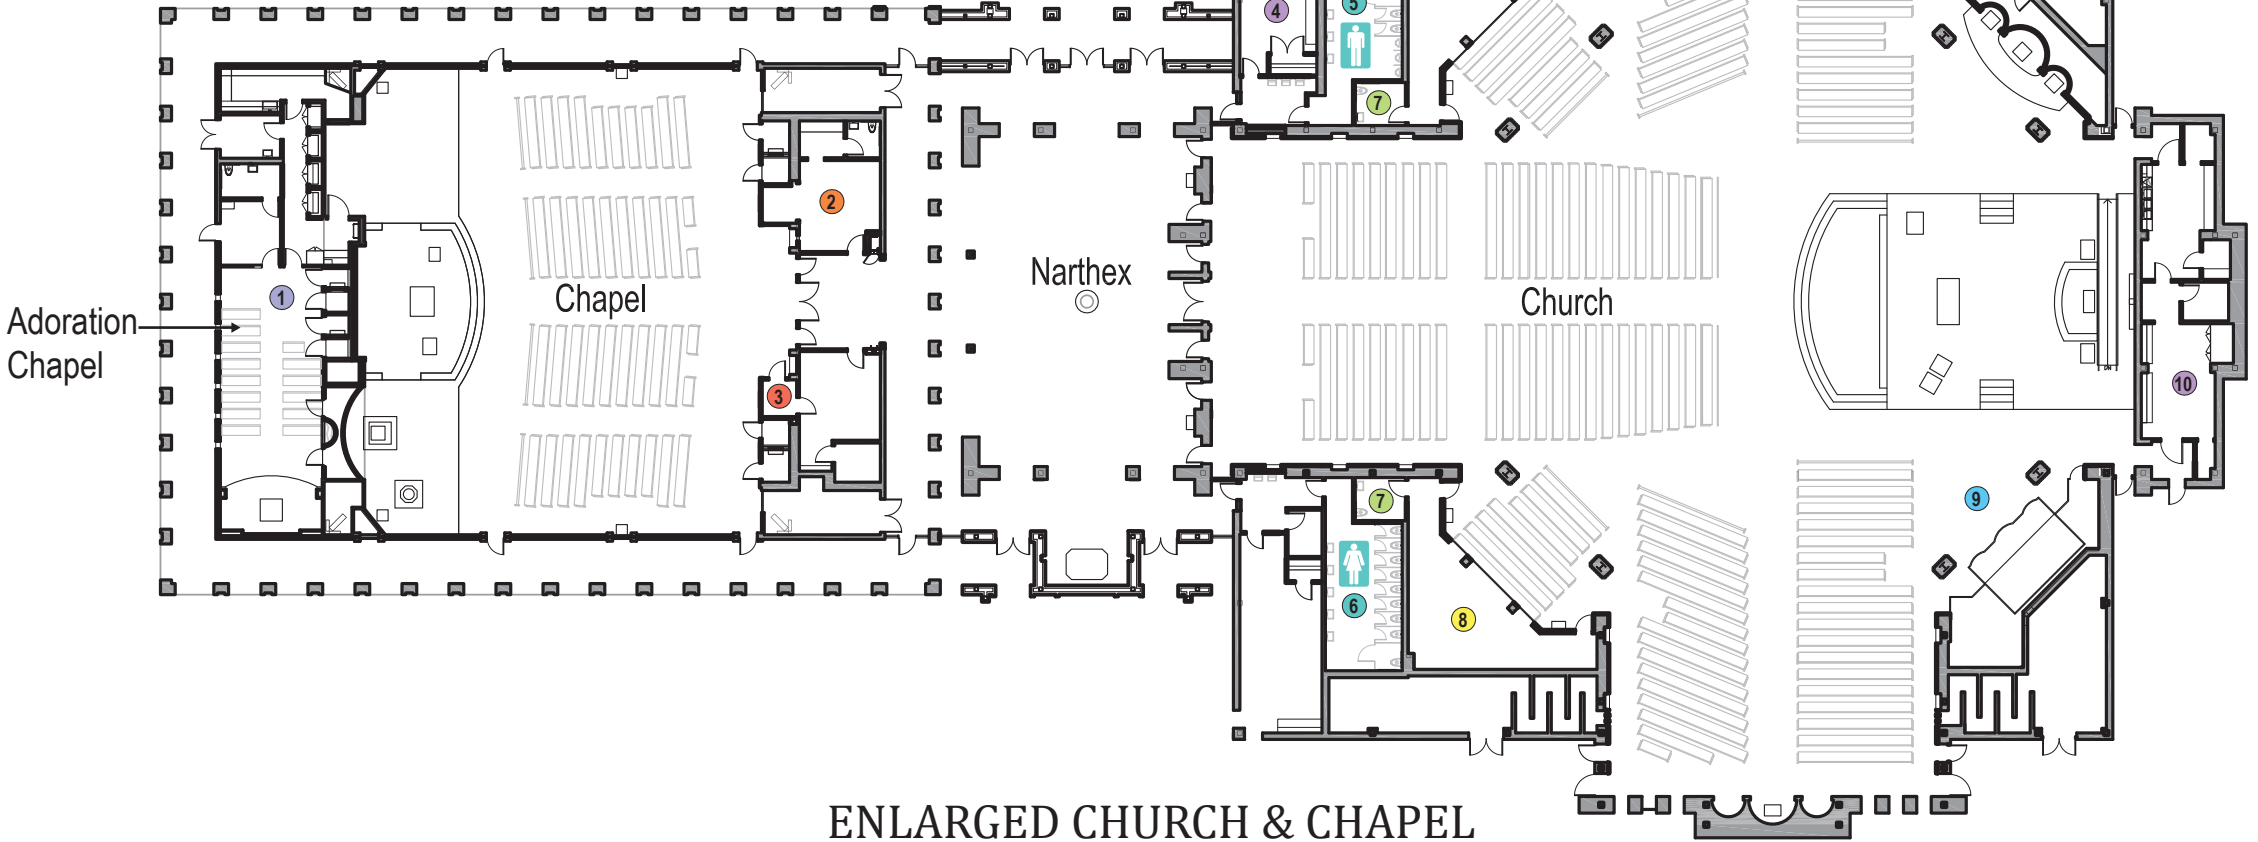

Adoration Chapel

Chapel

Narthex

Church

ENLARGED CHURCH & CHAPEL