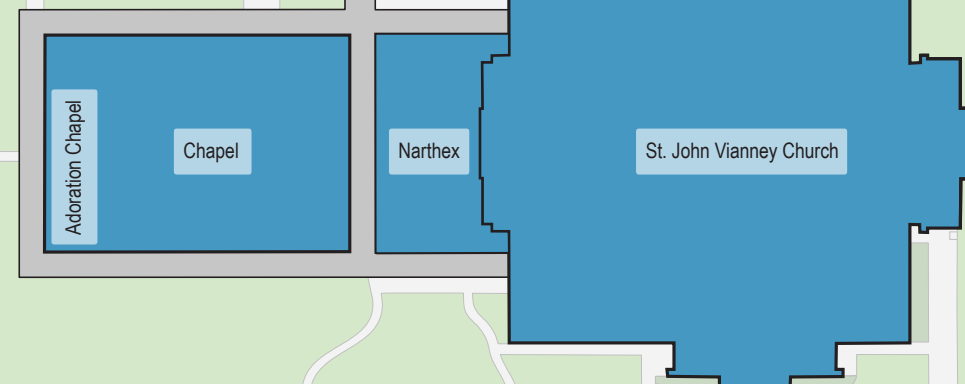

# SAINT JOHN VIANNEY CATHOLIC CHURCH

Scout Area

North Parking Lot

Bell Tower

Main Entry

Nottingham Oaks Trail to Memorial Drive

Music & Adult Formation Offices

Shady Forest Dr.